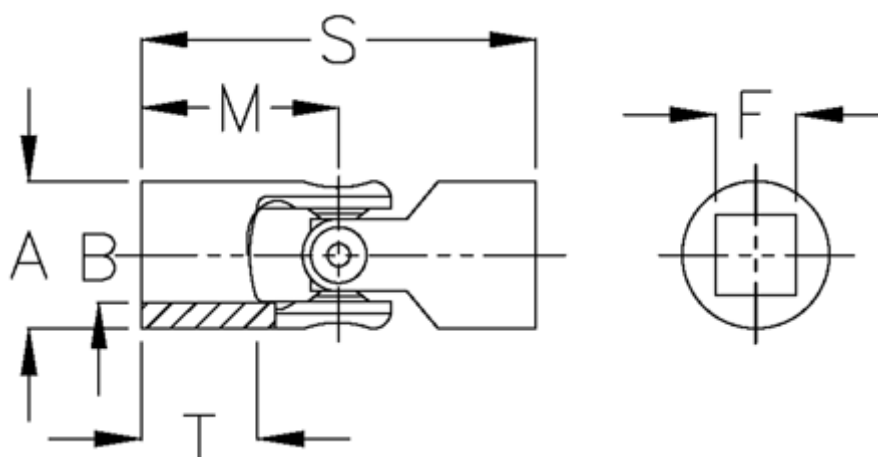

Data Sheet

Article number: 07616404

Description: Single cross joint w/needle bearing
0.616.404

Measures

A	= 16
F	= 8
M	= 26
MD max N m	= 6
s	= 52
T	= 15